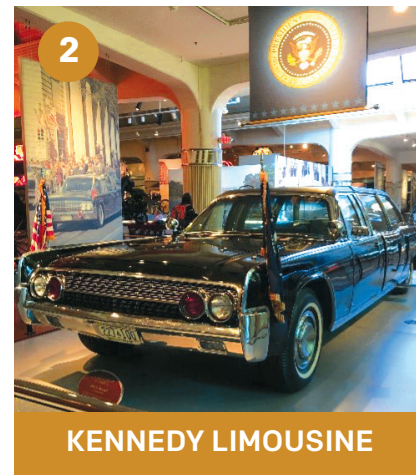

HENRY FORD MUSEUM OF AMERICAN INNOVATION® MEMORY WALK MAP

Take a self-guided Memory Walk through Henry Ford Museum of American Innovation. For each object or exhibit below, we have provided conversation starters to begin your explorations. Feel free to use this Memory Walk during multiple visits, and please do not feel obligated to complete all of it during one visit.

RAILROADS EXHIBIT

KENNEDY LIMOUSINE

FLIP FOR MORE
MEMORY WALK MUST-SEES →

HENRY FORD MUSEUM OF AMERICAN INNOVATION® MEMORY WALK MUST-SEES

the
**Henry
Ford**

McDONALD'S SIGN

CAMPERS & TRAILERS

AIRPLANE SIMULATORS