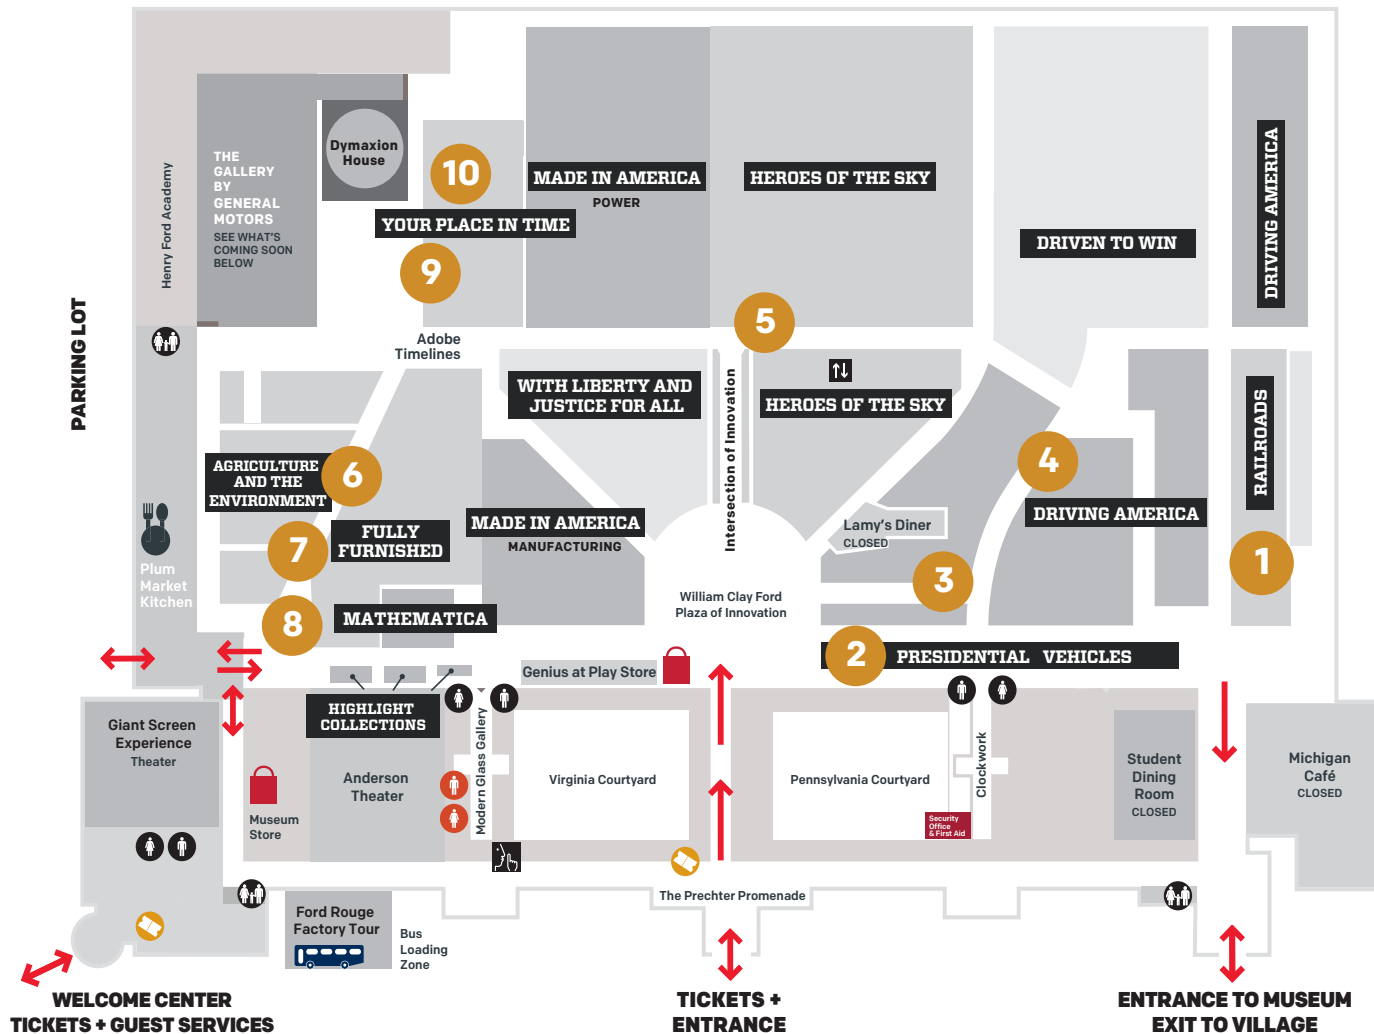

HENRY FORD MUSEUM OF AMERICAN INNOVATION® MEMORY WALK MAP

Take a self-guided Memory Walk through Henry Ford Museum of American Innovation. For each object or exhibit below, we have provided conversation starters to begin your explorations. Feel free to use this Memory Walk during multiple visits, and please do not feel obligated to complete all of it during one visit.

RAILROADS EXHIBIT

KENNEDY LIMOUSINE

FLIP FOR MORE
MEMORY WALK MUST-SEES →

HENRY FORD MUSEUM OF AMERICAN INNOVATION® MEMORY WALK MUST-SEES

the
**Henry
Ford**

McDONALD'S SIGN

CAMPERS & TRAILERS

AIRPLANE SIMULATORS

CRADLE & CHILDREN'S CHAIRS

DOLLHOUSES

1930s KITCHEN

1930s MOVIE EXHIBIT CASE
& NEWSSTAND

1950s TEENS EXHIBIT CASE

HENRY FORD MUSEUM OF AMERICAN INNOVATION®

MEMORY WALK CONVERSATION STARTERS

1. RAILROADS EXHIBIT

- What were some of your favorite restaurants in your neighborhood when you were growing up?
- Do you still eat at any of the restaurants that you did when you were growing up? If so, which ones?

4. CAMPERS & TRAILERS IN DRIVING AMERICA